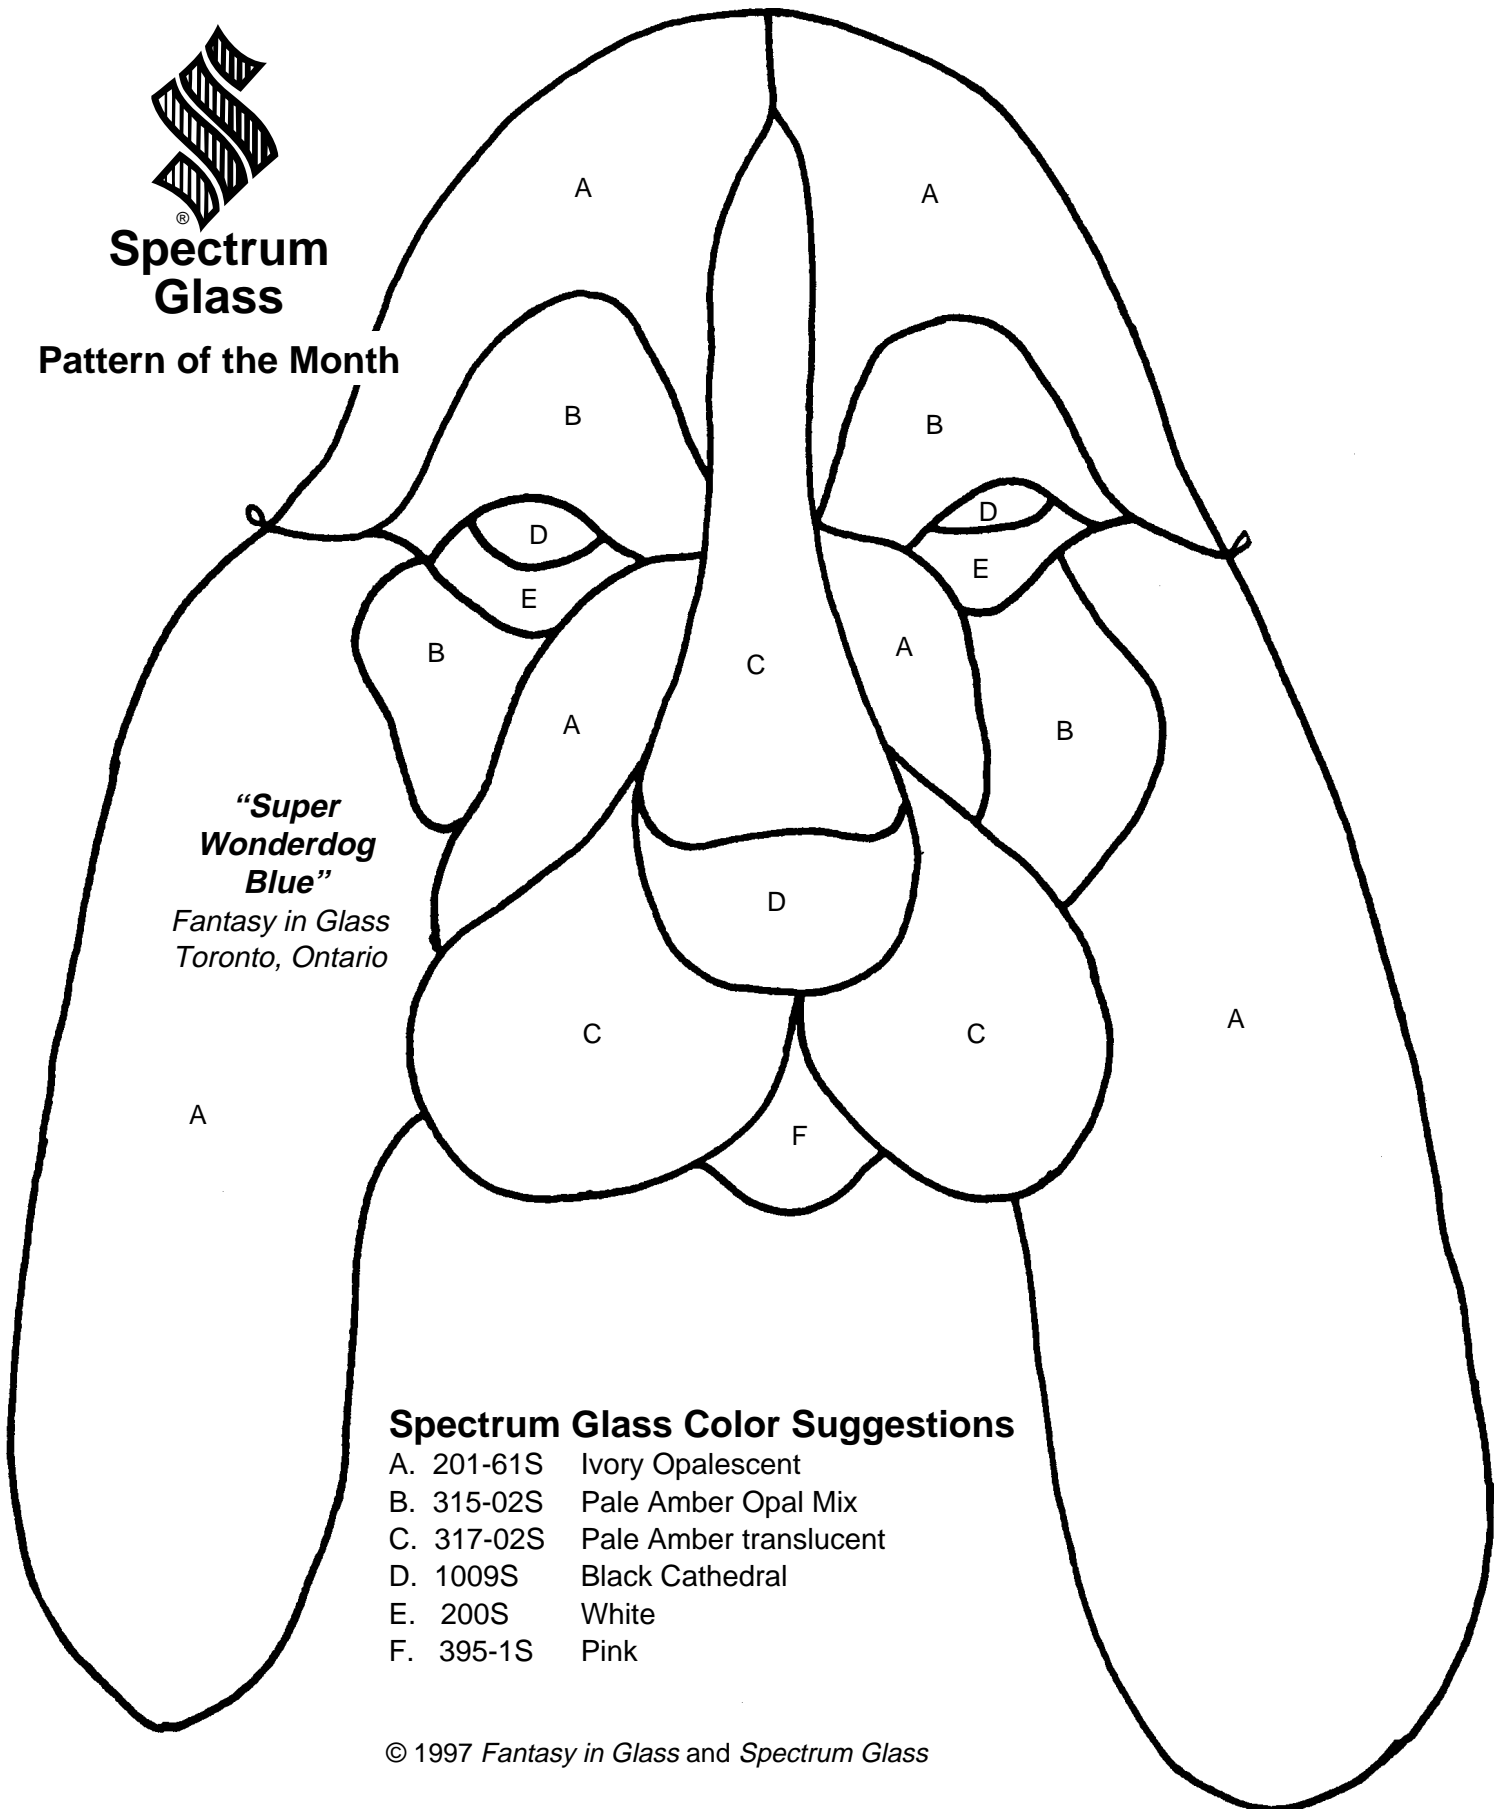

**Spectrum
Glass**

Pattern of the Month

***"Super
Wonderdog
Blue"***
*Fantasy in Glass
Toronto, Ontario*

Spectrum Glass Color Suggestions

- A. 201-61S Ivory Opalescent
- B. 315-02S Pale Amber Opal Mix
- C. 317-02S Pale Amber translucent
- D. 1009S Black Cathedral
- E. 200S White
- F. 395-1S Pink