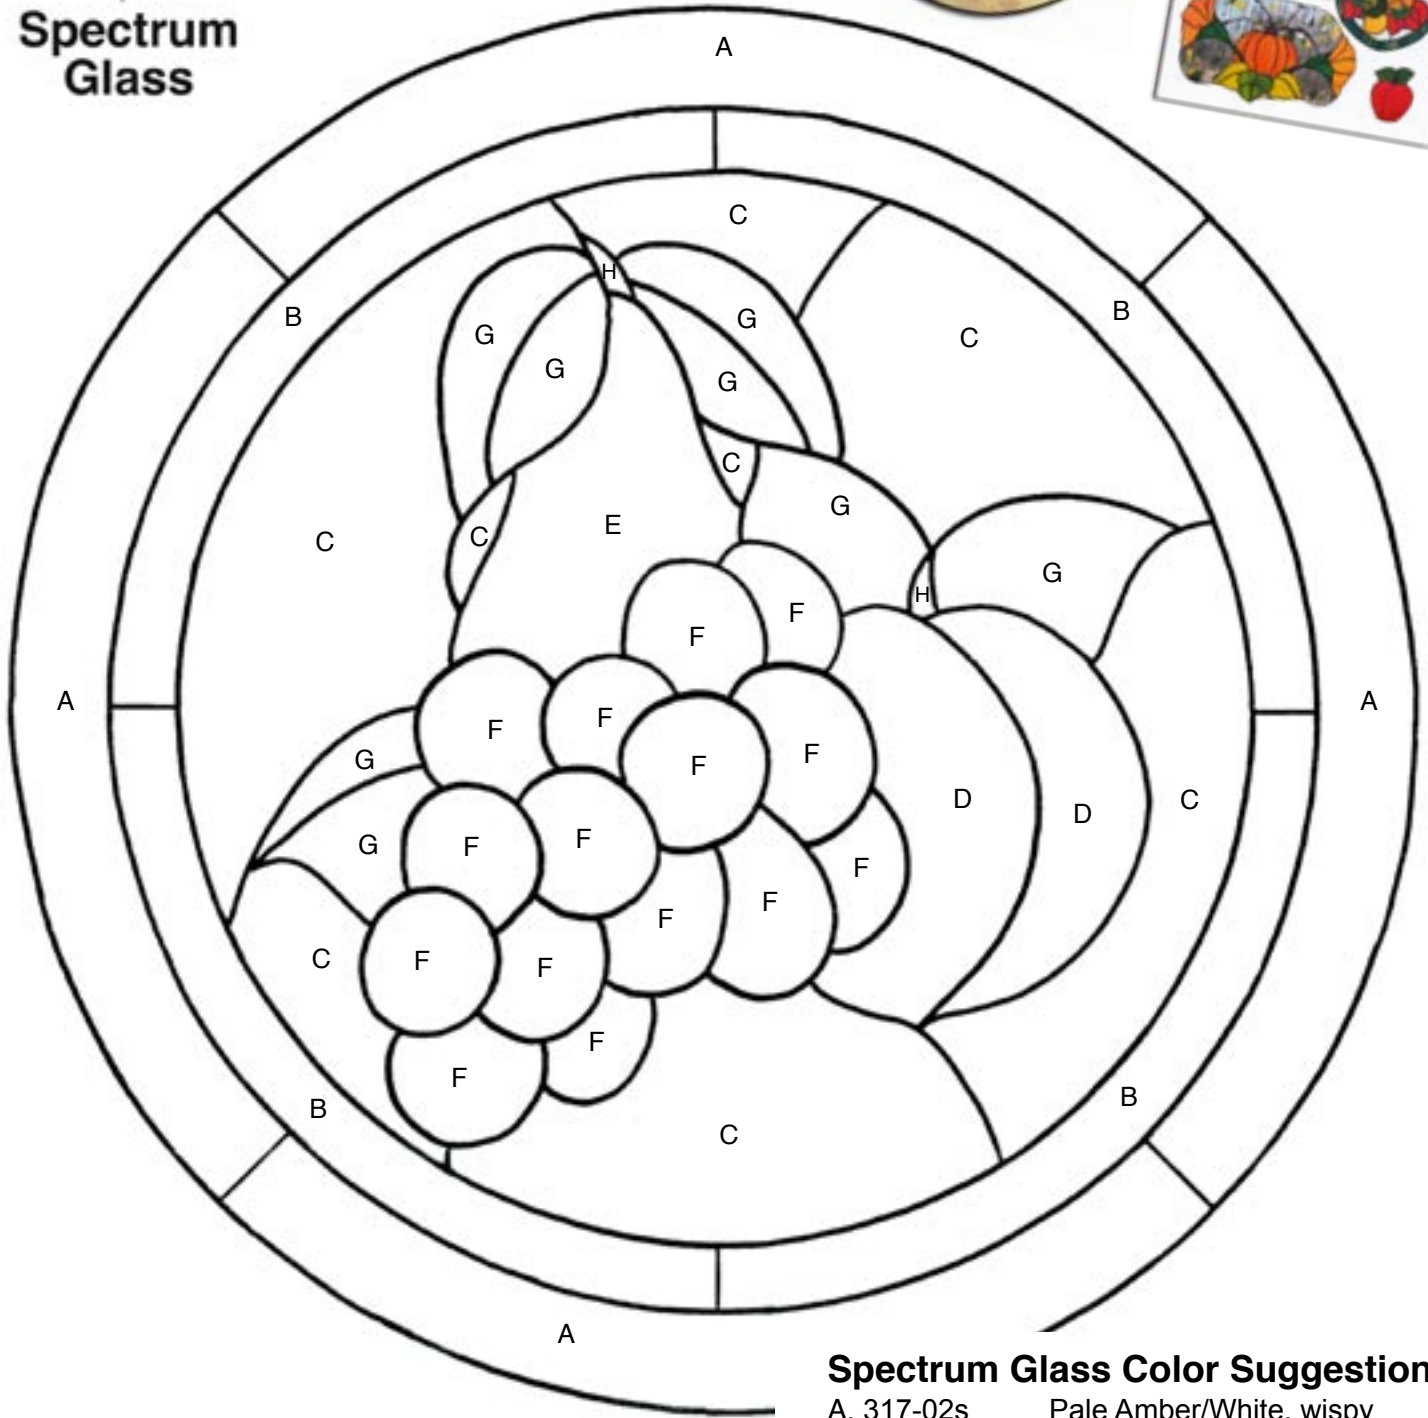

Summer Fruit

Mari Stein, from the book
"Farmers Market"

Brought to you by Spectrum and your local retailer:

Spectrum Glass Color Suggestions

- | | |
|--------------|--------------------------|
| A. 317-02s | Pale Amber/White, wispy |
| B. 201-61s | Ivory Opalescent |
| C. BR/Clear | Clear Baroque™ |
| D. 6076-83CC | Inferno |
| E. 826-71s | Lime Green/White |
| F. 349-6s | Dark Purple/White, wispy |
| G. 523-8W | Hunter Waterglass® |
| H. 317-6s | Dark Amber/White |