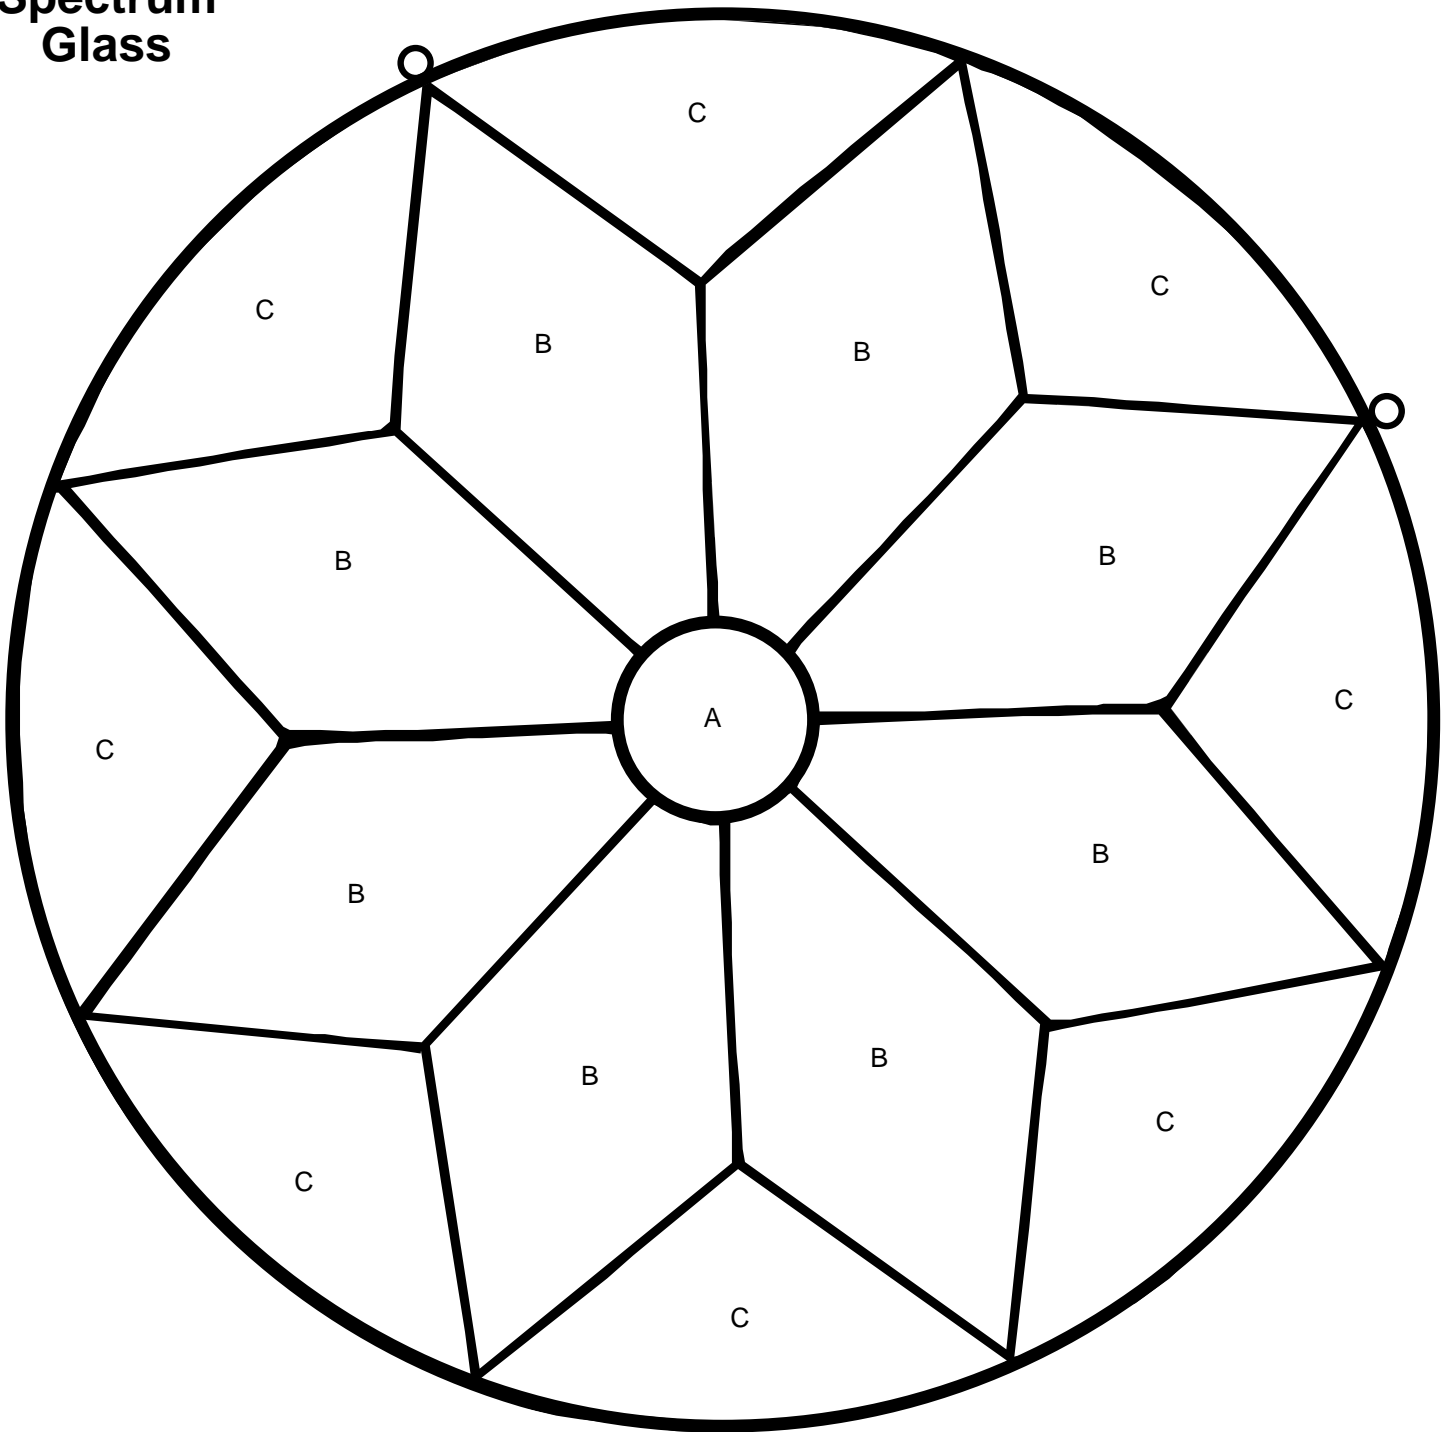

**Spectrum  
Glass**

## Pattern of the Month

**“STAR  
REFLECTIONS”**  
George Rough  
The Flower Wagon  
Shelton, WA

### Spectrum Glass Color Suggestions

- A. 25mm Sky blue Jewel
- B. 1/100GG Clear Crystal Ice
- C. 433-1W Deep steel on Sky blue Waterglass®

© 1999 *The Flower Wagon* and *Spectrum Glass*

Dealer: Copyright arrangements permit unlimited duplication of patterns for distribution to your customers and students.