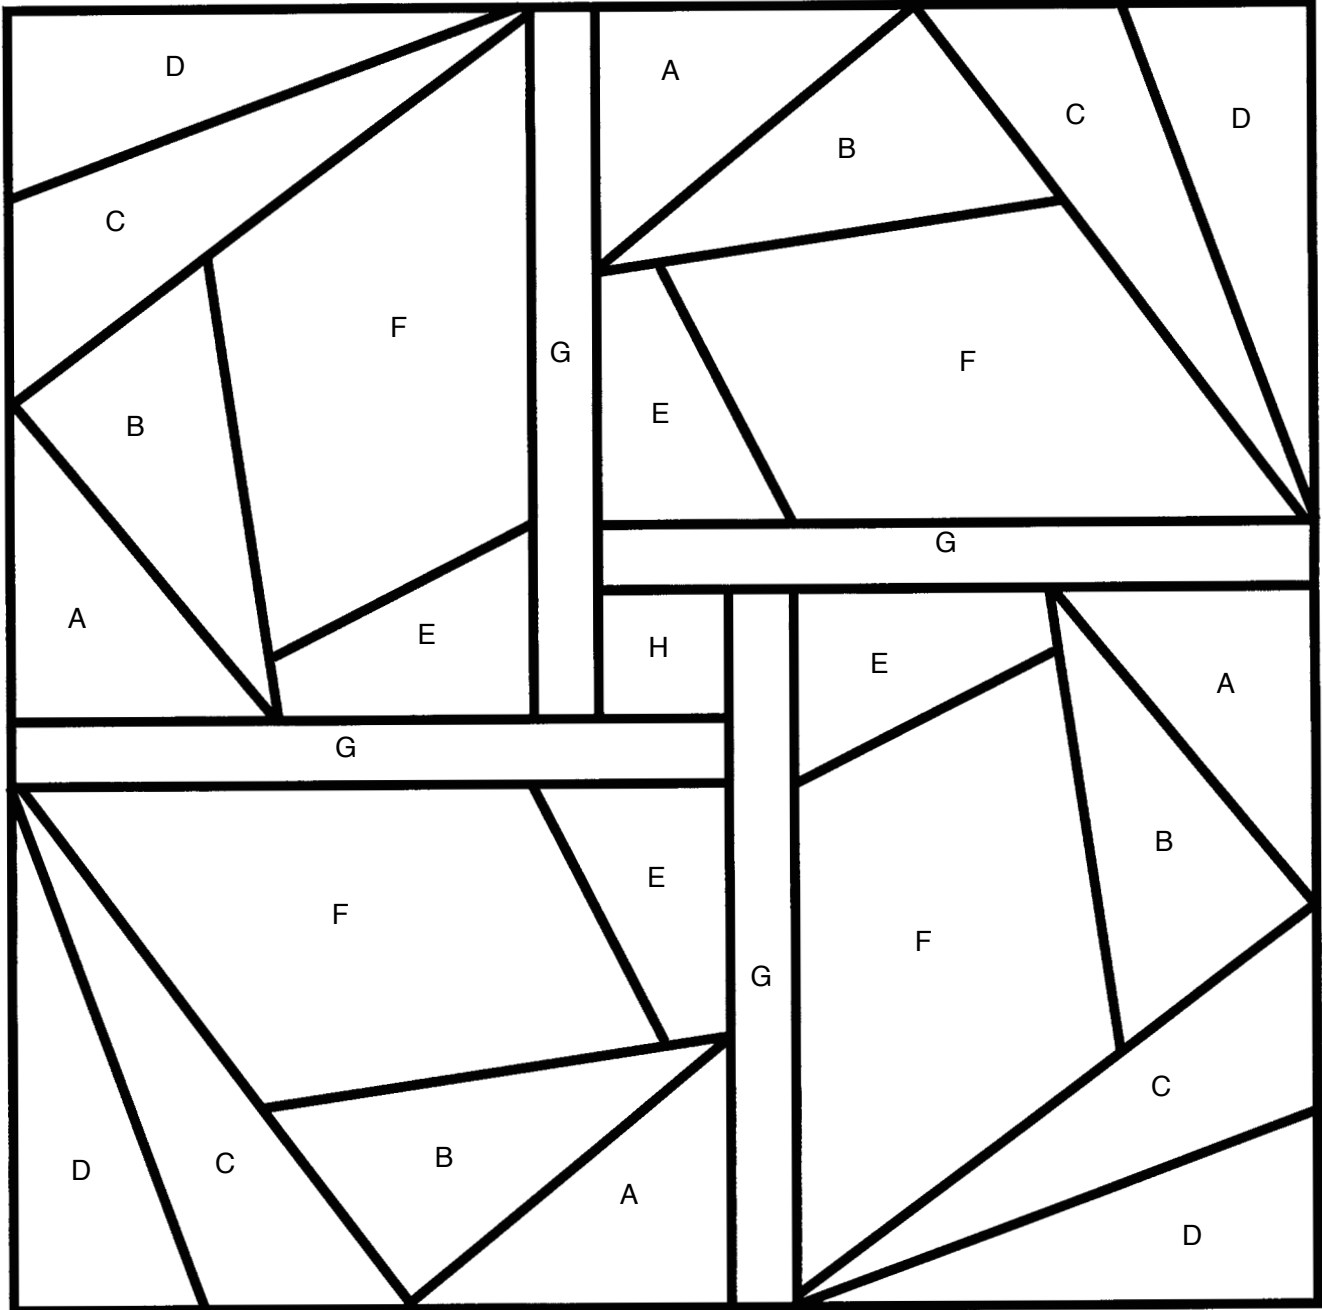

# Refracted Rectangles

Jody Harris

Spectrum  
Glass

## Spectrum Glass Color Suggestions

- A. 526-2RR Moss Green Rough Rolled
- B. 161RR Yellow Rough Rolled
- C. 543-2RR Grape Rough Rolled
- D. 151RR Cherry Red Rough Rolled
- E. 171RR Orange Rough Rolled
- F. 533-3RR Deep Aqua Rough Rolled
- G. 100R Clear Ripple
- H. 1009S Black Smooth (or clear bevel)<sup>1</sup>