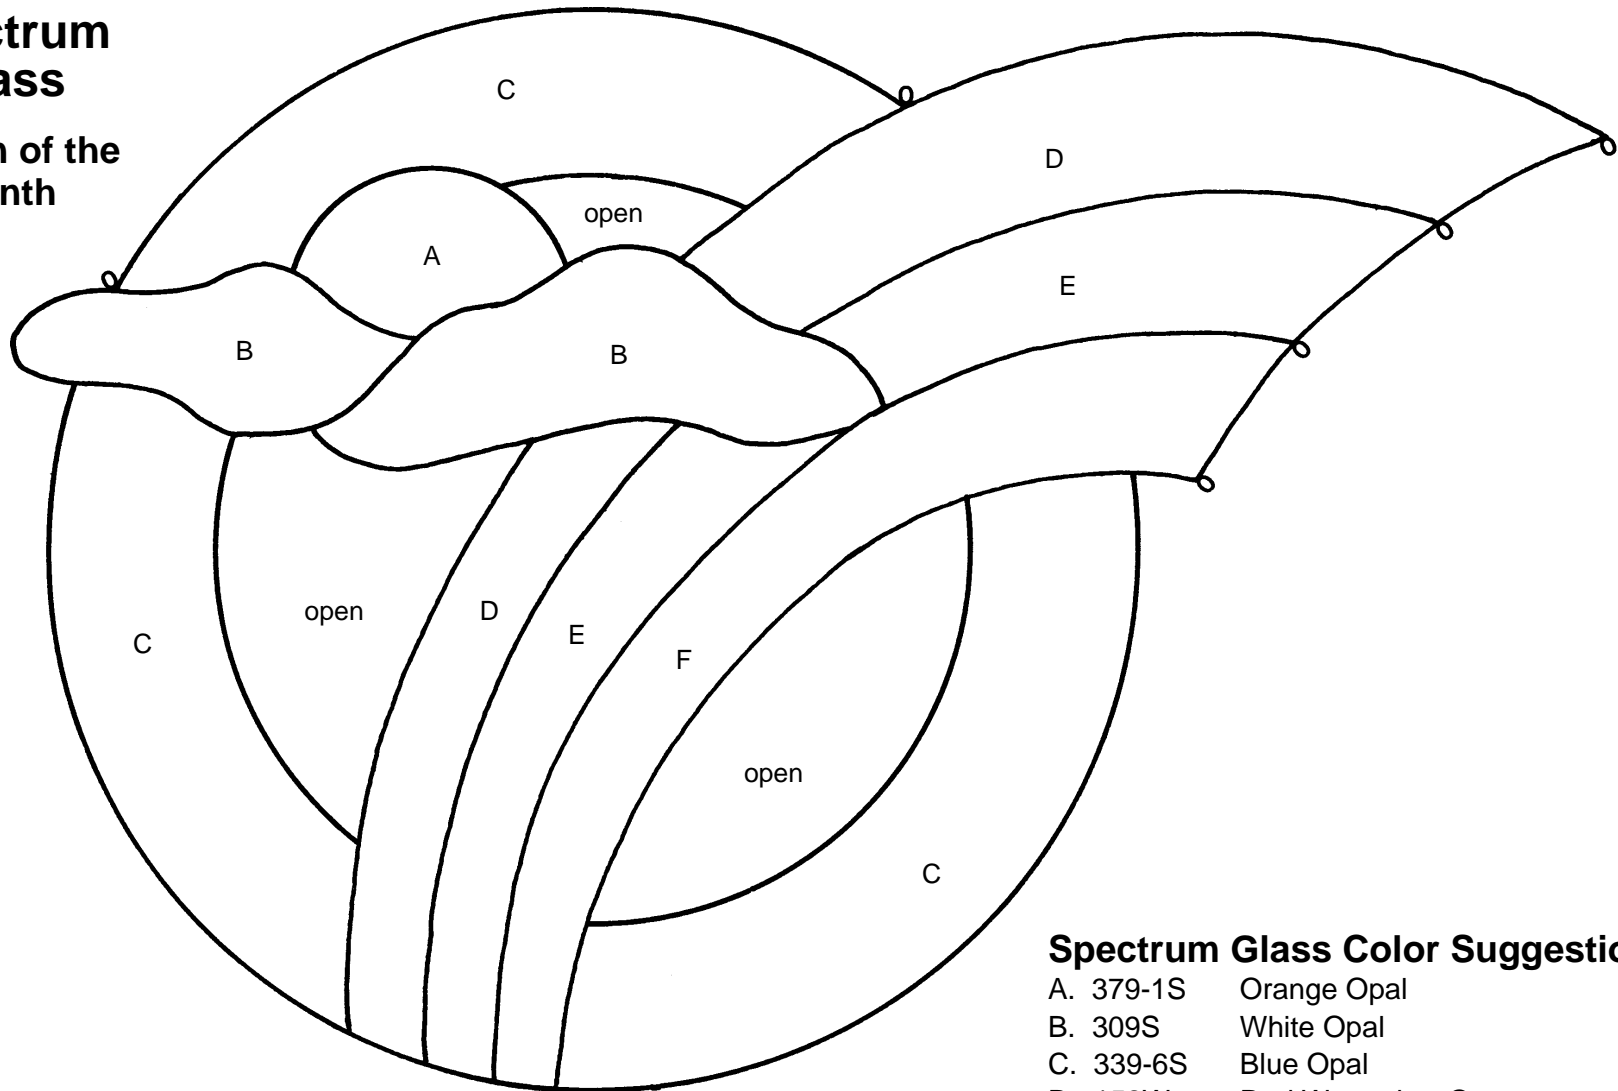

**Spectrum
Glass**

**Pattern of the
Month**

**"Rainbow Crystal Hanger"
(with Optional Hanging Crystals)**

Spectrum Glass Color Suggestions

- | | |
|-----------|-------------------|
| A. 379-1S | Orange Opal |
| B. 309S | White Opal |
| C. 339-6S | Blue Opal |
| D. 152W | Red Waterglass® |
| E. 171W | Orange Waterglass |
| F. 161W | Yellow Waterglass |