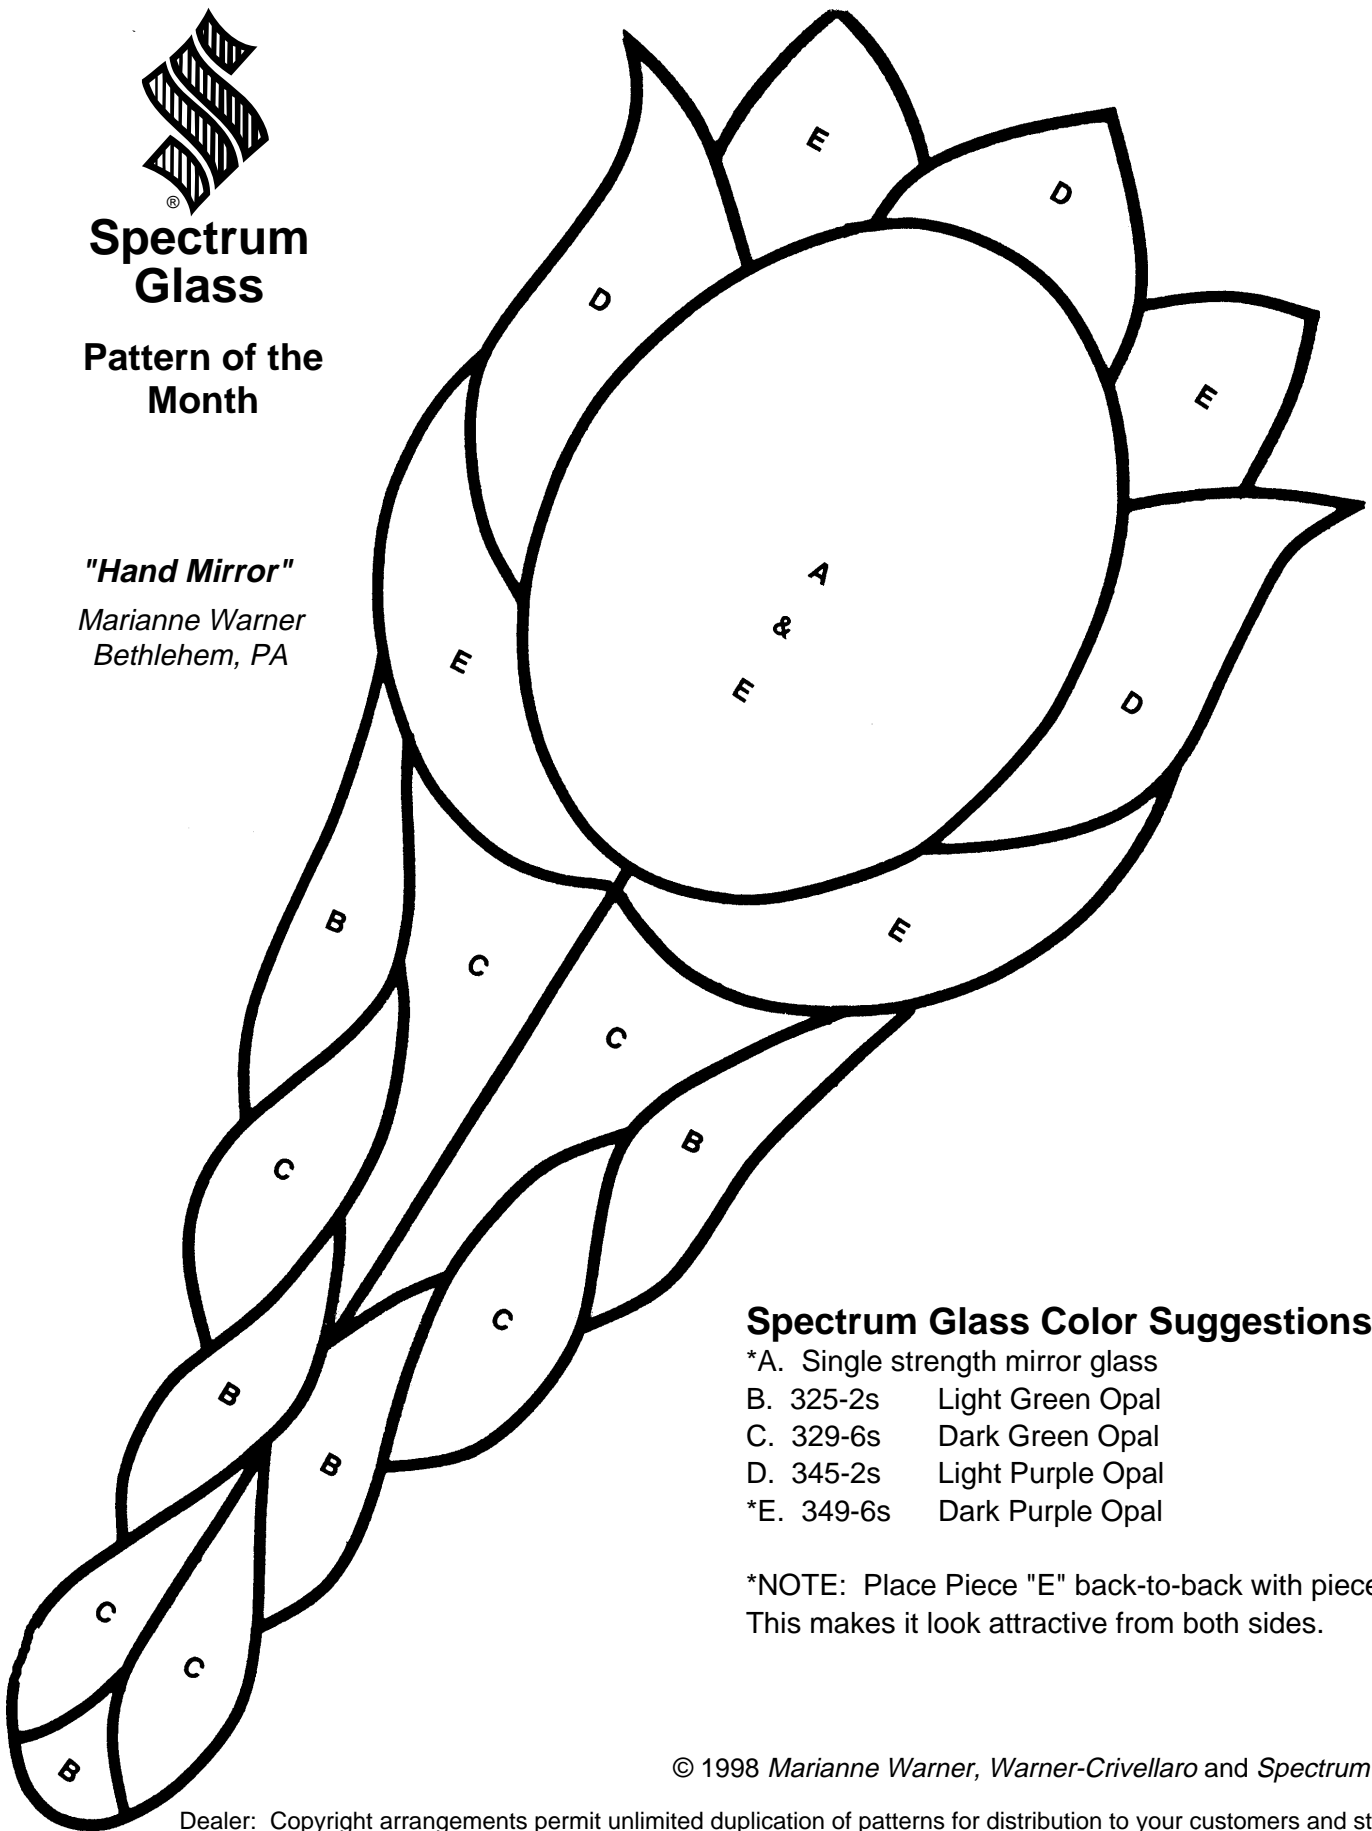

# Spectrum Glass

## Pattern of the Month

### Spectrum Glass Color Suggestions

- \*A. Single strength mirror glass
- B. 325-2s    Light Green Opal
- C. 329-6s    Dark Green Opal
- D. 345-2s    Light Purple Opal
- \*E. 349-6s    Dark Purple Opal

\*NOTE: Place Piece "E" back-to-back with piece "A".  
This makes it look attractive from both sides.