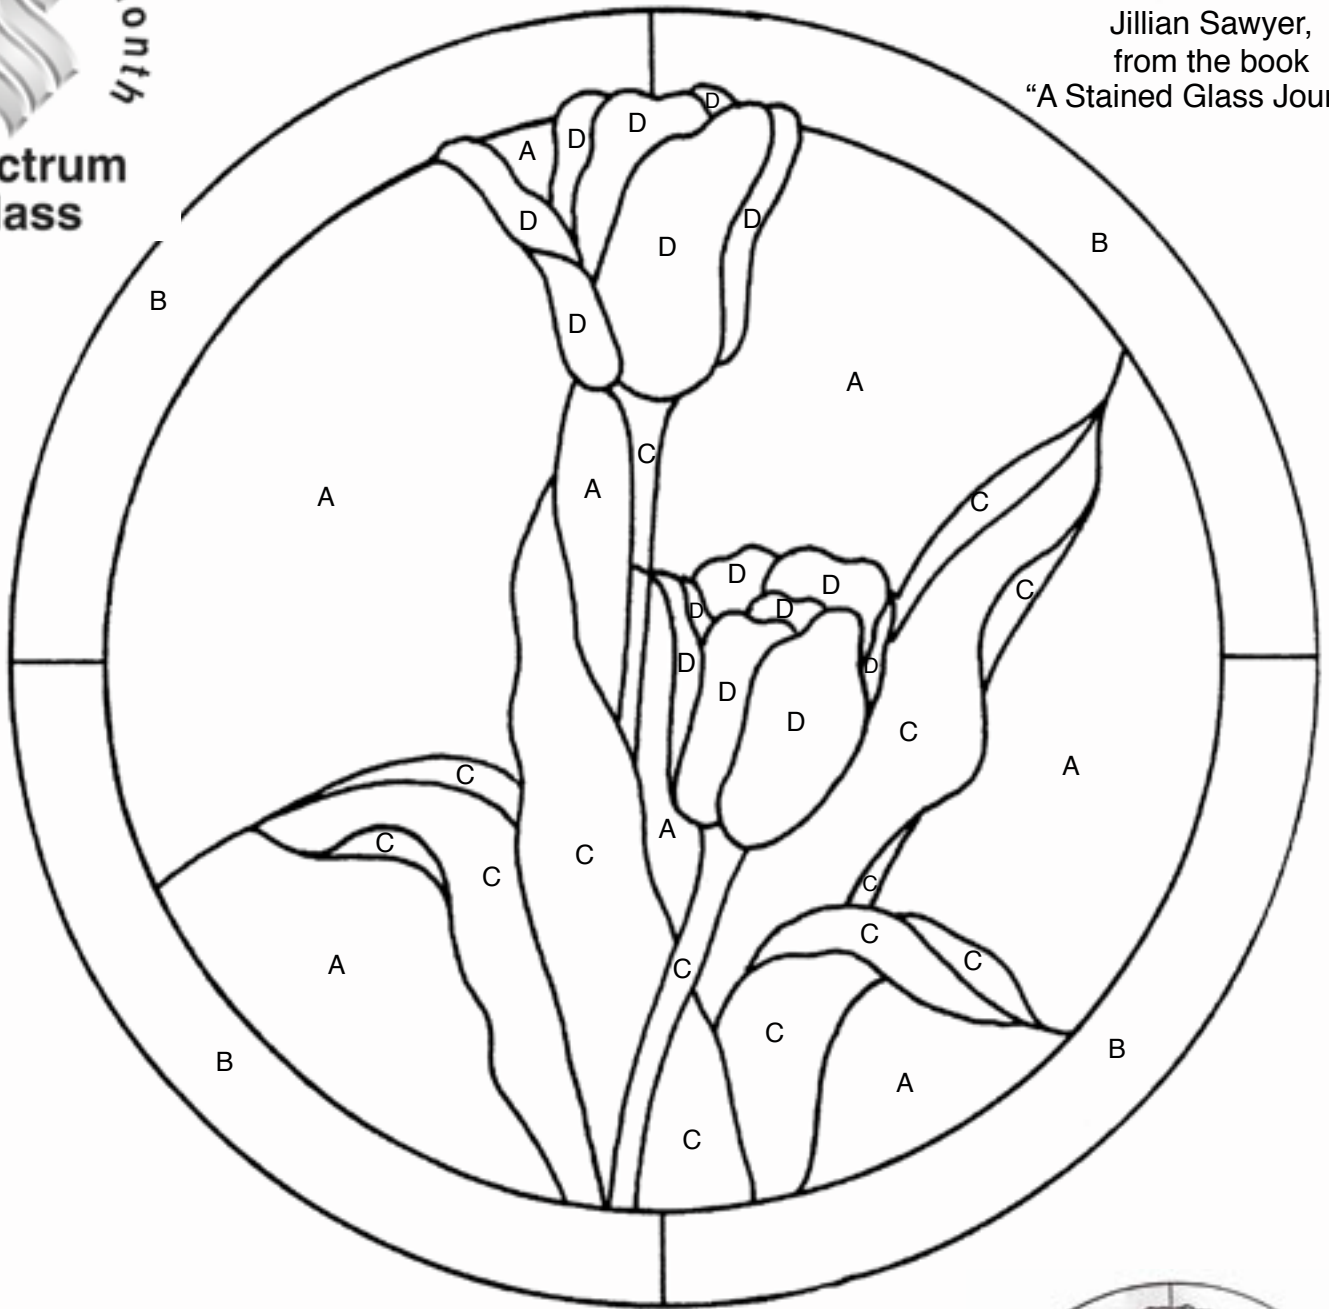

# Elegant Tulips

Jillian Sawyer,  
from the book  
"A Stained Glass Journey"

## Spectrum Glass Color Suggestions

- |               |                        |
|---------------|------------------------|
| A. BR/Clear   | Clear Baroque™         |
| B. 100SNseedy | Clear Satin Seedy      |
| C. 528-1W     | Sea Green Waterglass®  |
| D. 190-1W     | Quartz Pink Waterglass |