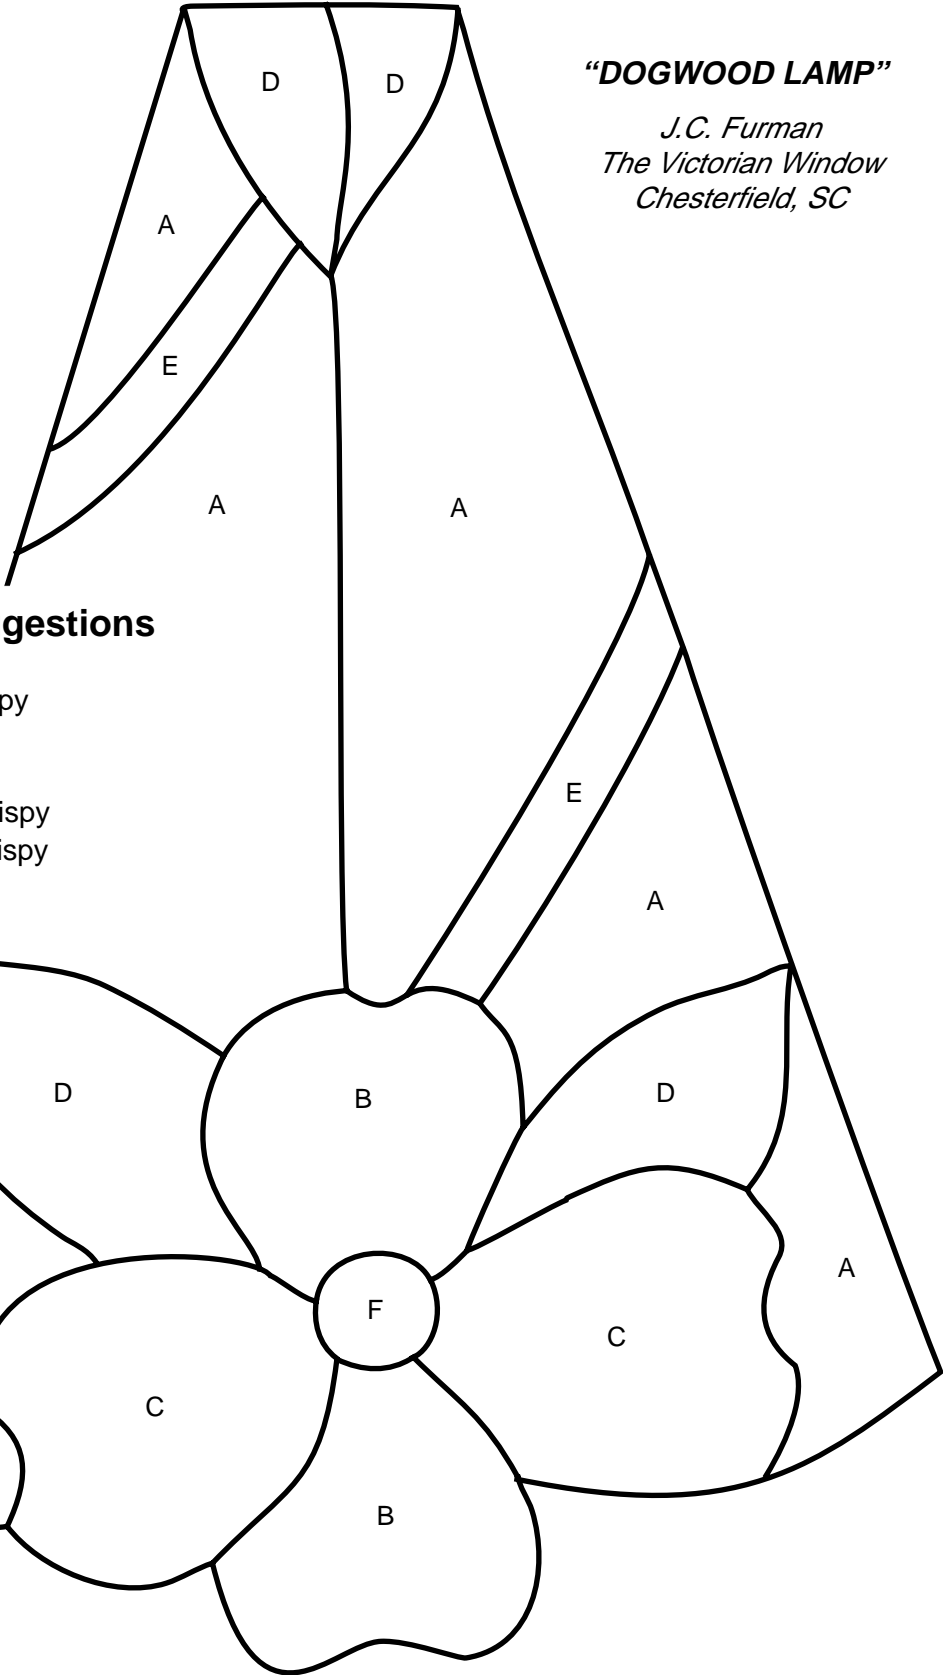

# Spectrum Glass

## Pattern of the Month

### Spectrum Glass Color Suggestions

- A. 209FLE Firelight White
- B. 609-8S Clear White/Pink, wispy
- C. 395-1S White/Pink
- D. 622-7S Forest Green Opal
- E. 349-2S Light Purple/White, wispy
- F. 349-6S Dark Purple/White, wispy

Make six panels for lamp.