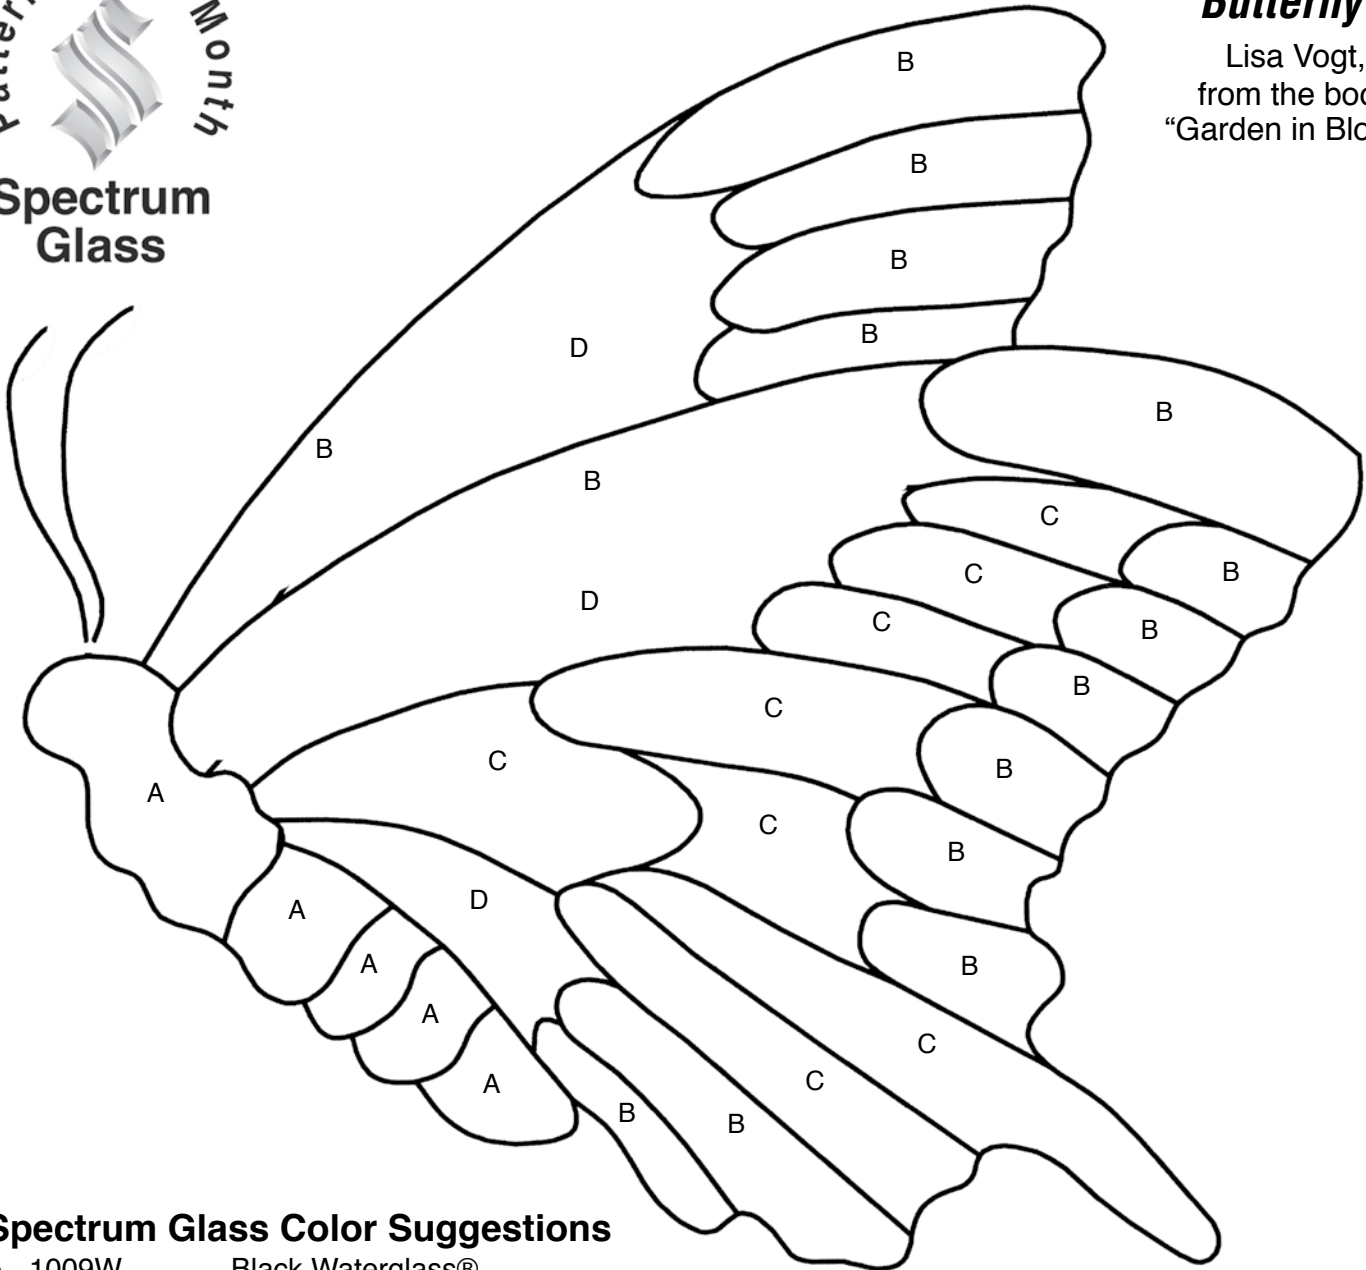

Spectrum Glass

Butterfly

Lisa Vogt,
from the book
"Garden in Bloom"

Spectrum Glass Color Suggestions

- A. 1009W Black Waterglass®
- B. 534-2W Violet Waterglass
- C. 142W Light Purple Waterglass
- D. 140.8W Pale Purple Waterglass

THE SCORE

Brought to you by: