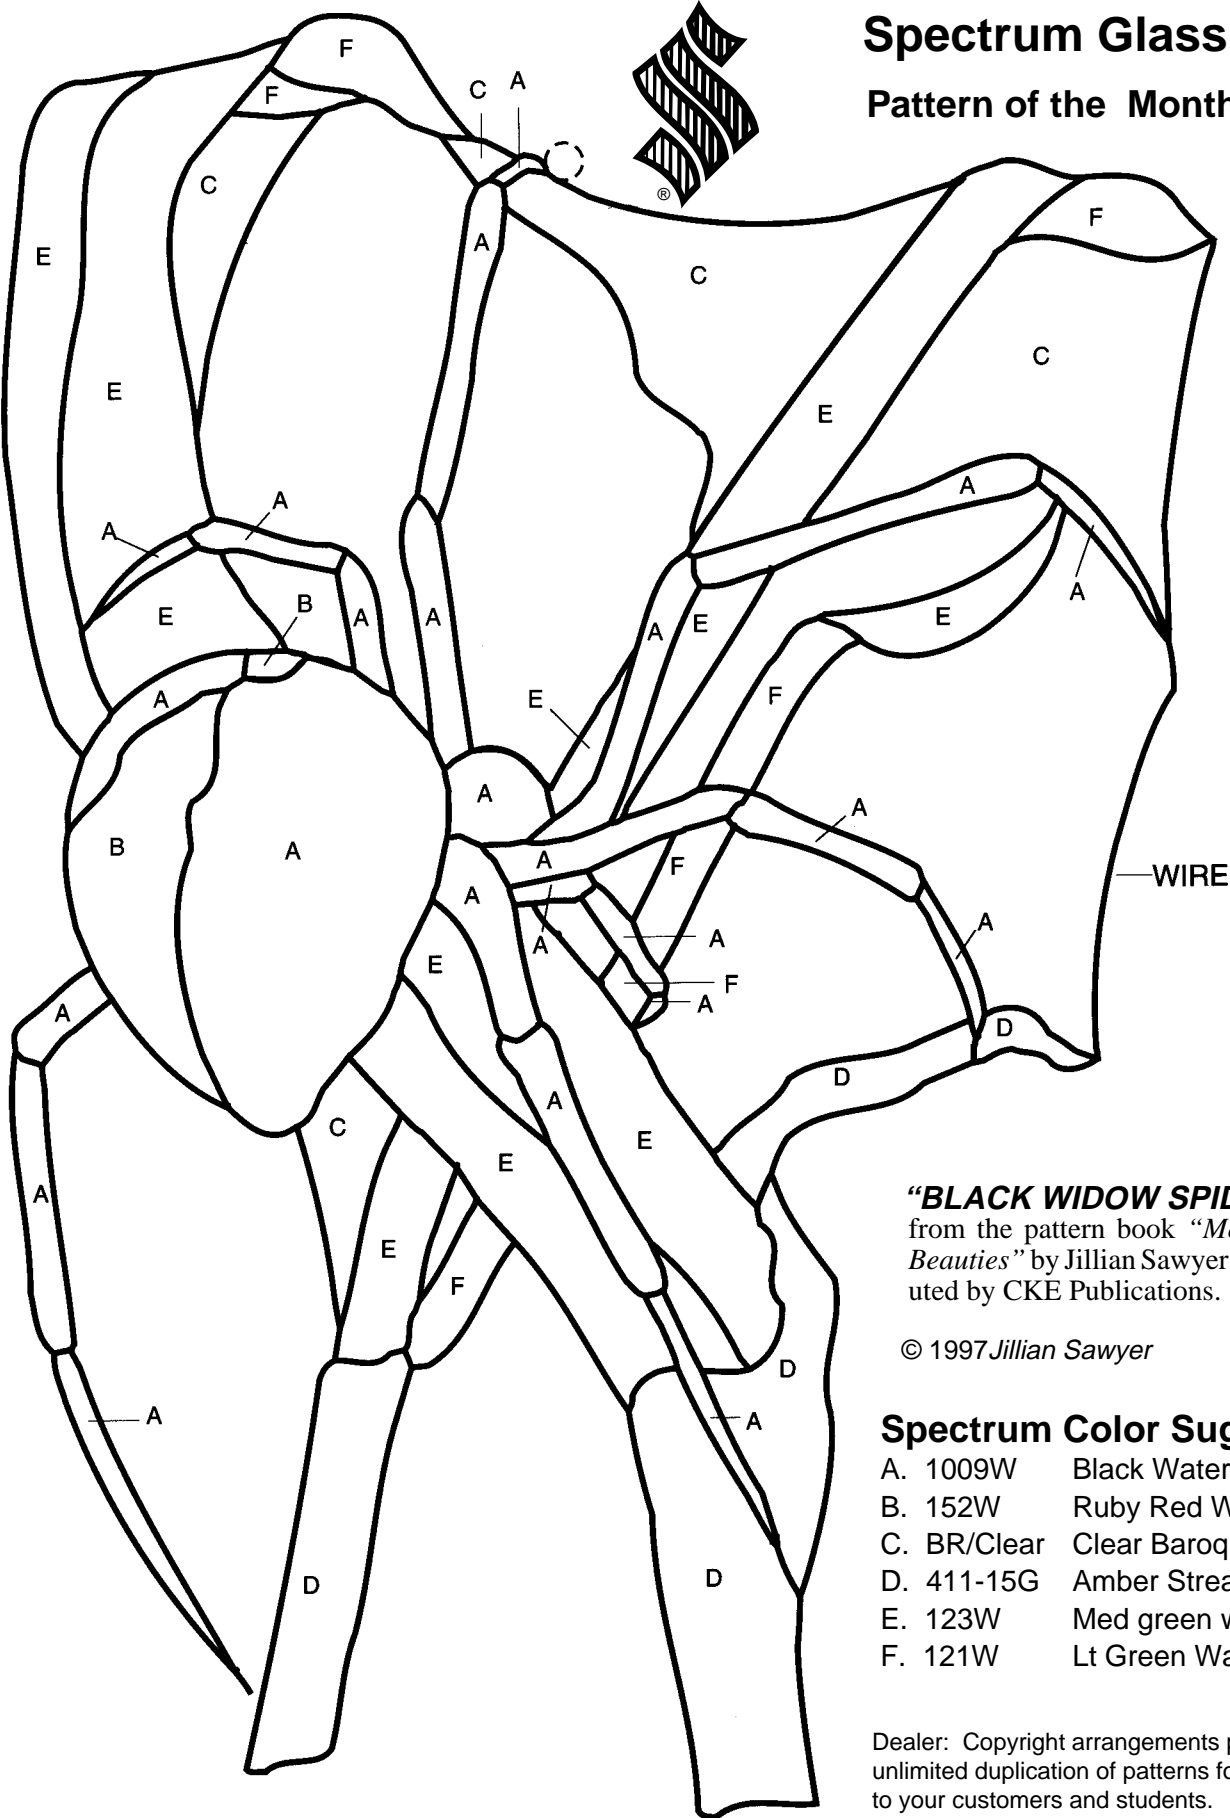

Spectrum Glass

Pattern of the Month

“BLACK WIDOW SPIDER”
 from the pattern book *“More Bush Beauties”* by Jillian Sawyer. Distributed by CKE Publications.

© 1997 Jillian Sawyer

Spectrum Color Suggestions

- A. 1009W Black Waterglass®
- B. 152W Ruby Red Waterglass
- C. BR/Clear Clear Baroque™
- D. 411-15G Amber Streaky
- E. 123W Med green waterglass
- F. 121W Lt Green Waterglass